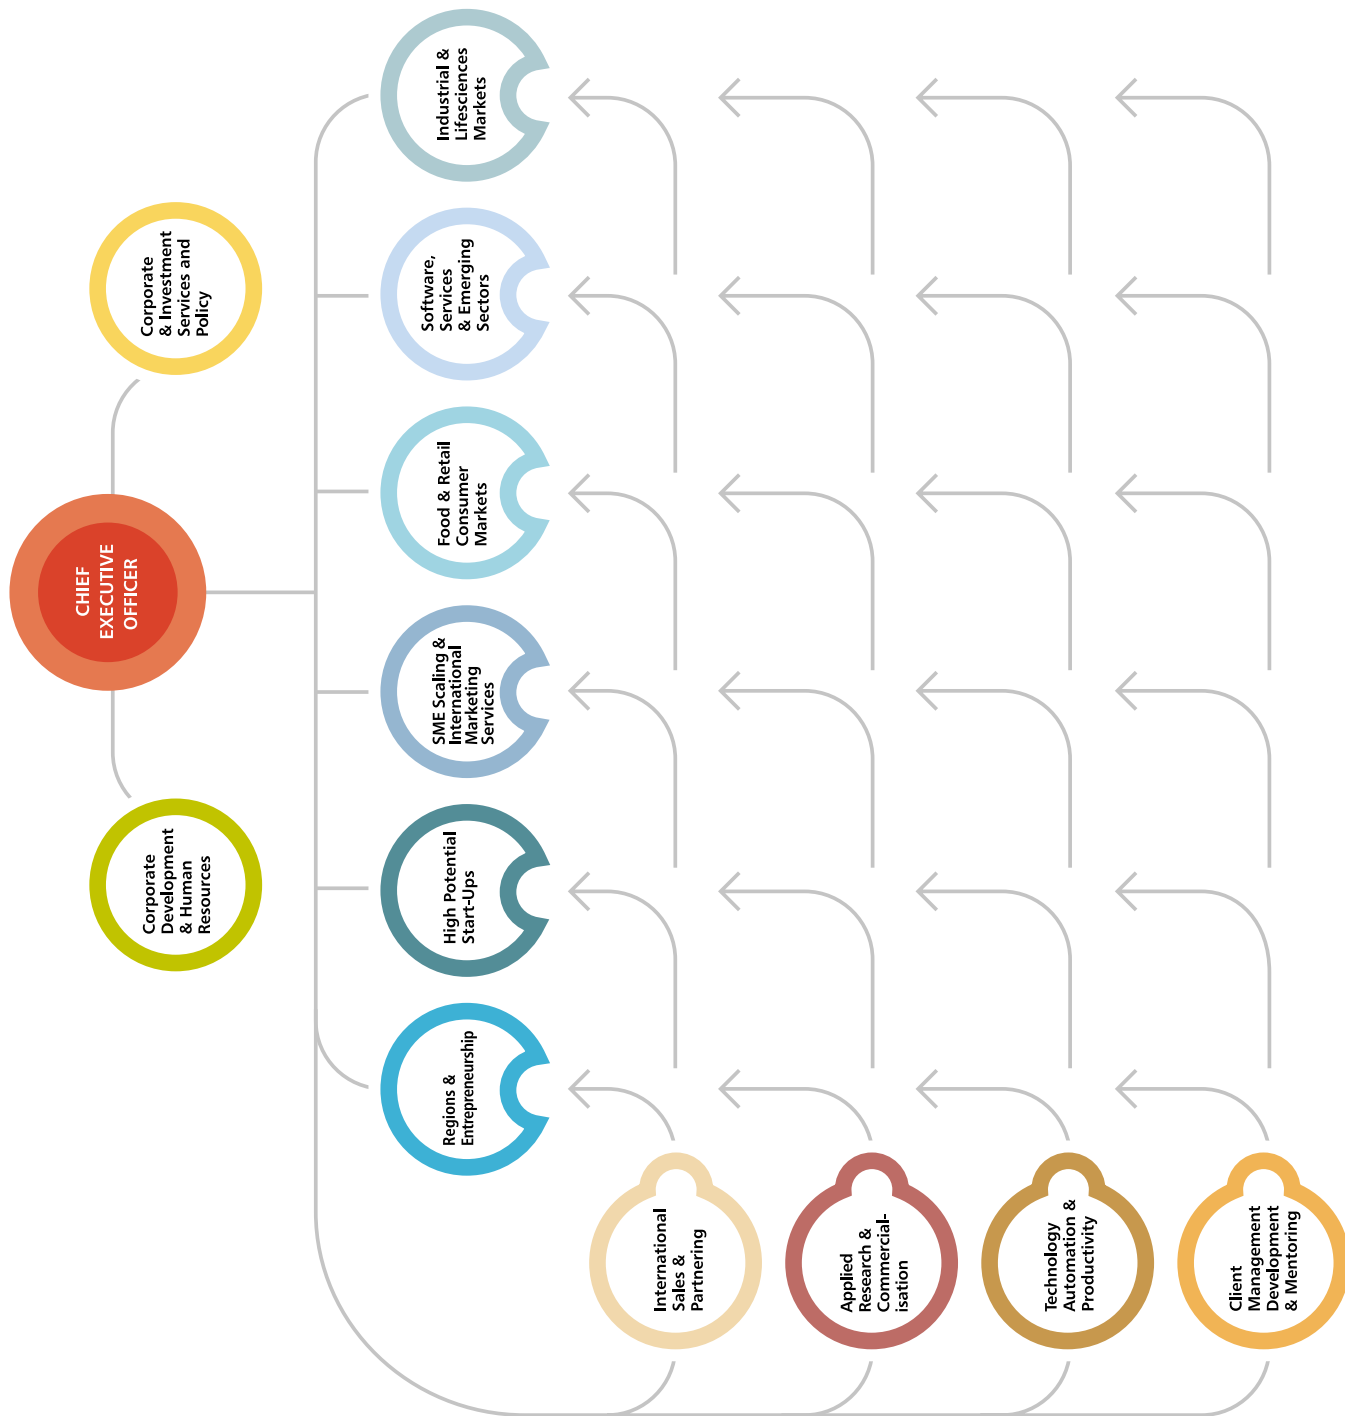

# Enterprise Ireland Organisation Structure

as at 30 May 2005